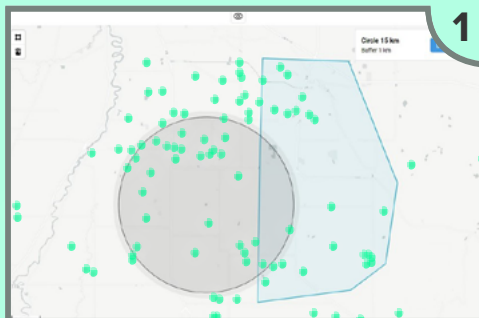

# FARM HEALTH FASTMAPS

## Disease Mapping in Minutes

Farm Health FastMaps is an animal disease mapping tool for organizations and governments to identify control zones in minutes and quickly send alert messages to stop disease spread.

### How Farm Health FastMaps Works

**1** Create disease control zones of any size or shape.

Green dots indicate farm locations.

**2** Anonymize farm location data so that the maps can be shared.

**3** Generate a list of all farms in the control zone including contact information.