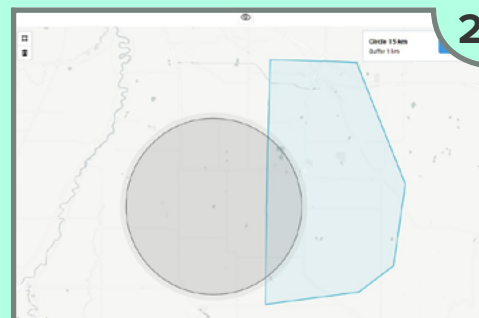

### How Farm Health FastMaps Works

**1** Create disease control zones of any size or shape.

Green dots indicate farm locations.

**2** Anonymize farm location data so that the maps can be shared.

**3** Generate a list of all farms in the control zone including contact information.