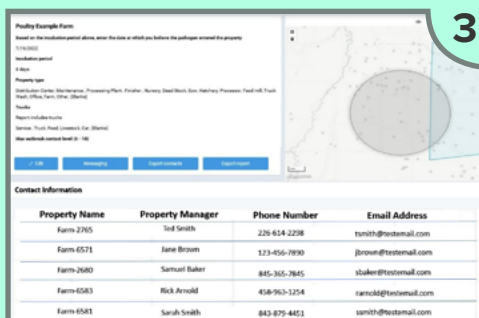

### How Farm Health FastMaps Works

**1** Create disease control zones of any size or shape.

Green dots indicate farm locations.

**2** Anonymize farm location data so that the maps can be shared.

**3** Generate a list of all farms in the control zone including contact information.